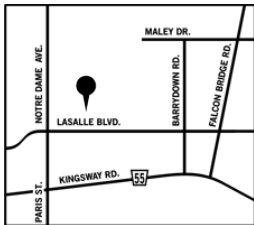

Your School's Showroom

Sudbury Showroom
1955 Lasalle Boulevard, UNIT #5

Hours of Operation*

* PLEASE CHECK OUR WEBSITE FOR
UPDATED STORE HOURS. STORE HOURS
CHANGE BASED ON SEASON.

Other Shopping Options

Shop Online
www.mccarthyuniforms.ca